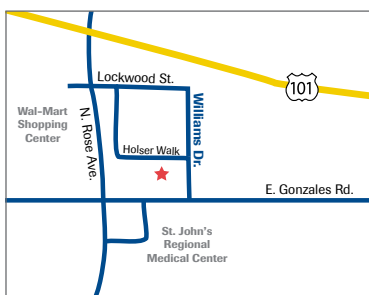

Oxnard
DUI Program
1911 Williams Drive
Suite C
Oxnard, CA 93036
(805) 981-9210